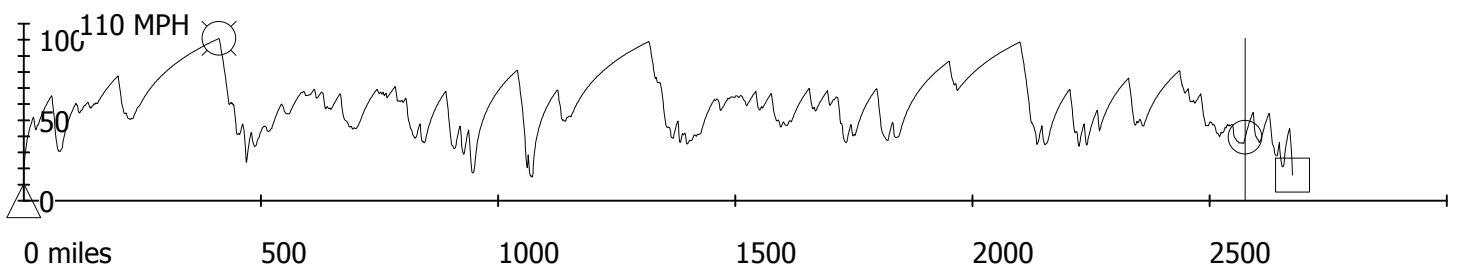

Event: Bishopscourt 2015

SS 1-3-5

Altitude: 1-29 (Interval: 28) ft

Estimated stage time: 2:29

Estimated average speed on stage: 44 MPH

Event: Bishopscourt 2015

SS 2-4-6

Altitude: 0-25 (Interval: 26) ft

Estimated stage time: 3:14

Estimated average speed on stage: 52 MPH

Event: Bishopscourt 2015

SS 7-9-11

Altitude: -10-26 (Interval: 37) ft

Estimated stage time: 2:00

Estimated average speed on stage: 45 MPH

Event: Bishopscourt 2015

SS 8-10-12

Altitude: 10-28 (Interval: 18) ft

Estimated stage time: 2:45

Estimated average speed on stage: 56 MPH

Event: Bishopscourt 2015

SS 13-14

Altitude: -3-44 (Interval: 46) ft

Estimated stage time: 5:05