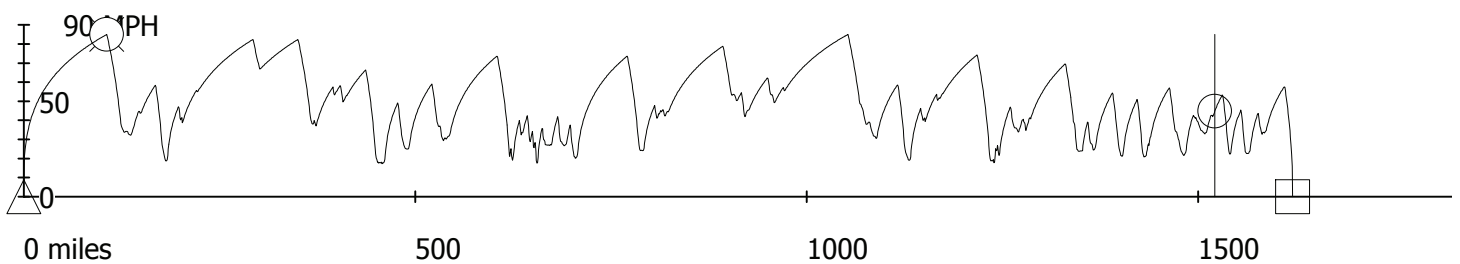

Event: Bishopscourt 2015

SS 1-3-5

Altitude: 1-29 (Interval: 28) ft

Estimated stage time: 2:29

Estimated average speed on stage: 44 MPH

Event: Bishopscourt 2015

SS 2-4-6

Altitude: 0-25 (Interval: 26) ft

Estimated stage time: 3:14

Estimated average speed on stage: 52 MPH

Event: Bishopscourt 2015

SS 7-9-11

Altitude: -10-26 (Interval: 37) ft

Estimated stage time: 2:00

Estimated average speed on stage: 45 MPH

Event: Bishopscourt 2015

SS 8-10-12

Altitude: 10-28 (Interval: 18) ft

Estimated stage time: 2:45

Estimated average speed on stage: 56 MPH

Event: Bishopscourt 2015

SS 13-14

Altitude: -3-44 (Interval: 46) ft

Estimated stage time: 5:05

Estimated average speed on stage: 50 MPH