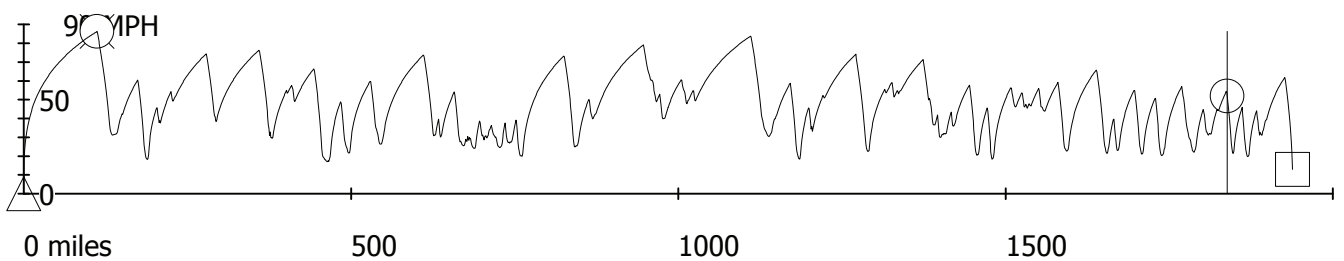

Event: Bishopscourt 2015

SS 1-3-5

Altitude: 1-29 (Interval: 28) ft

Estimated stage time: 2:29

Estimated average speed on stage: 44 MPH

Event: Bishopscourt 2015

SS 2-4-6

Altitude: 0-25 (Interval: 26) ft

Estimated stage time: 3:14

Estimated average speed on stage: 52 MPH

Event: Bishopscourt 2015

SS 7-9-11

Altitude: -10-26 (Interval: 37) ft

Estimated stage time: 2:00

Estimated average speed on stage: 45 MPH

Event: Bishopscourt 2015

SS 8-10-12

Altitude: 10-28 (Interval: 18) ft

Estimated stage time: 2:45

Estimated average speed on stage: 56 MPH

Event: Bishopscourt 2015

SS 13-14

Altitude: -3-44 (Interval: 46) ft

Estimated stage time: 5:05

Estimated average speed on stage: 50 MPH