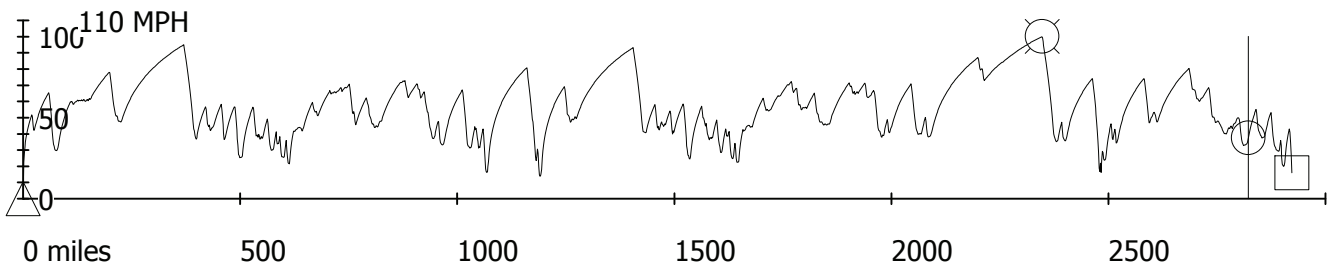

Event: Bishopscourt 2015

SS 1-3-5

Altitude: 1-29 (Interval: 28) ft

Estimated stage time: 2:29

Estimated average speed on stage: 44 MPH

Event: Bishopscourt 2015

SS 2-4-6

Altitude: 0-25 (Interval: 26) ft

Estimated stage time: 3:14

Estimated average speed on stage: 52 MPH

Event: Bishopscourt 2015

SS 7-9-11

Altitude: -10-26 (Interval: 37) ft

Estimated stage time: 2:00

Estimated average speed on stage: 45 MPH

Event: Bishopscourt 2015

SS 8-10-12

Altitude: 10-28 (Interval: 18) ft

Estimated stage time: 2:45

Estimated average speed on stage: 56 MPH

Event: Bishopscourt 2015

SS 13-14

Altitude: -3-44 (Interval: 46) ft

Estimated stage time: 5:05

Estimated average speed on stage: 50 MPH